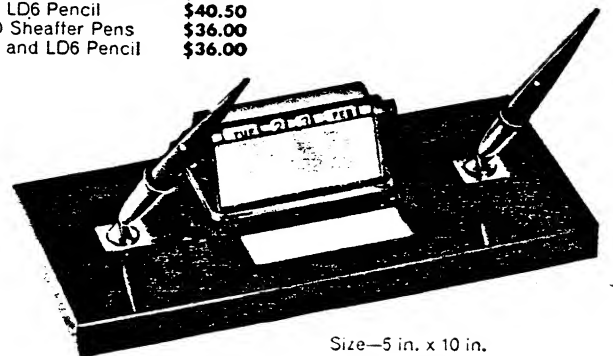

1-45J
Jet Crystal—Perpetual Calendar
With Two 92SD White Dot Pens
$45.00

With Other Combinations:
92SD and RL4D Stratowriter **$43.00**
92SD and LD6 Pencil **$40.50**
Two 55SD Sheaffer Pens **$36.00**
55SD Pen and LD6 Pencil **$36.00**

Size—5 in. x 10 in.